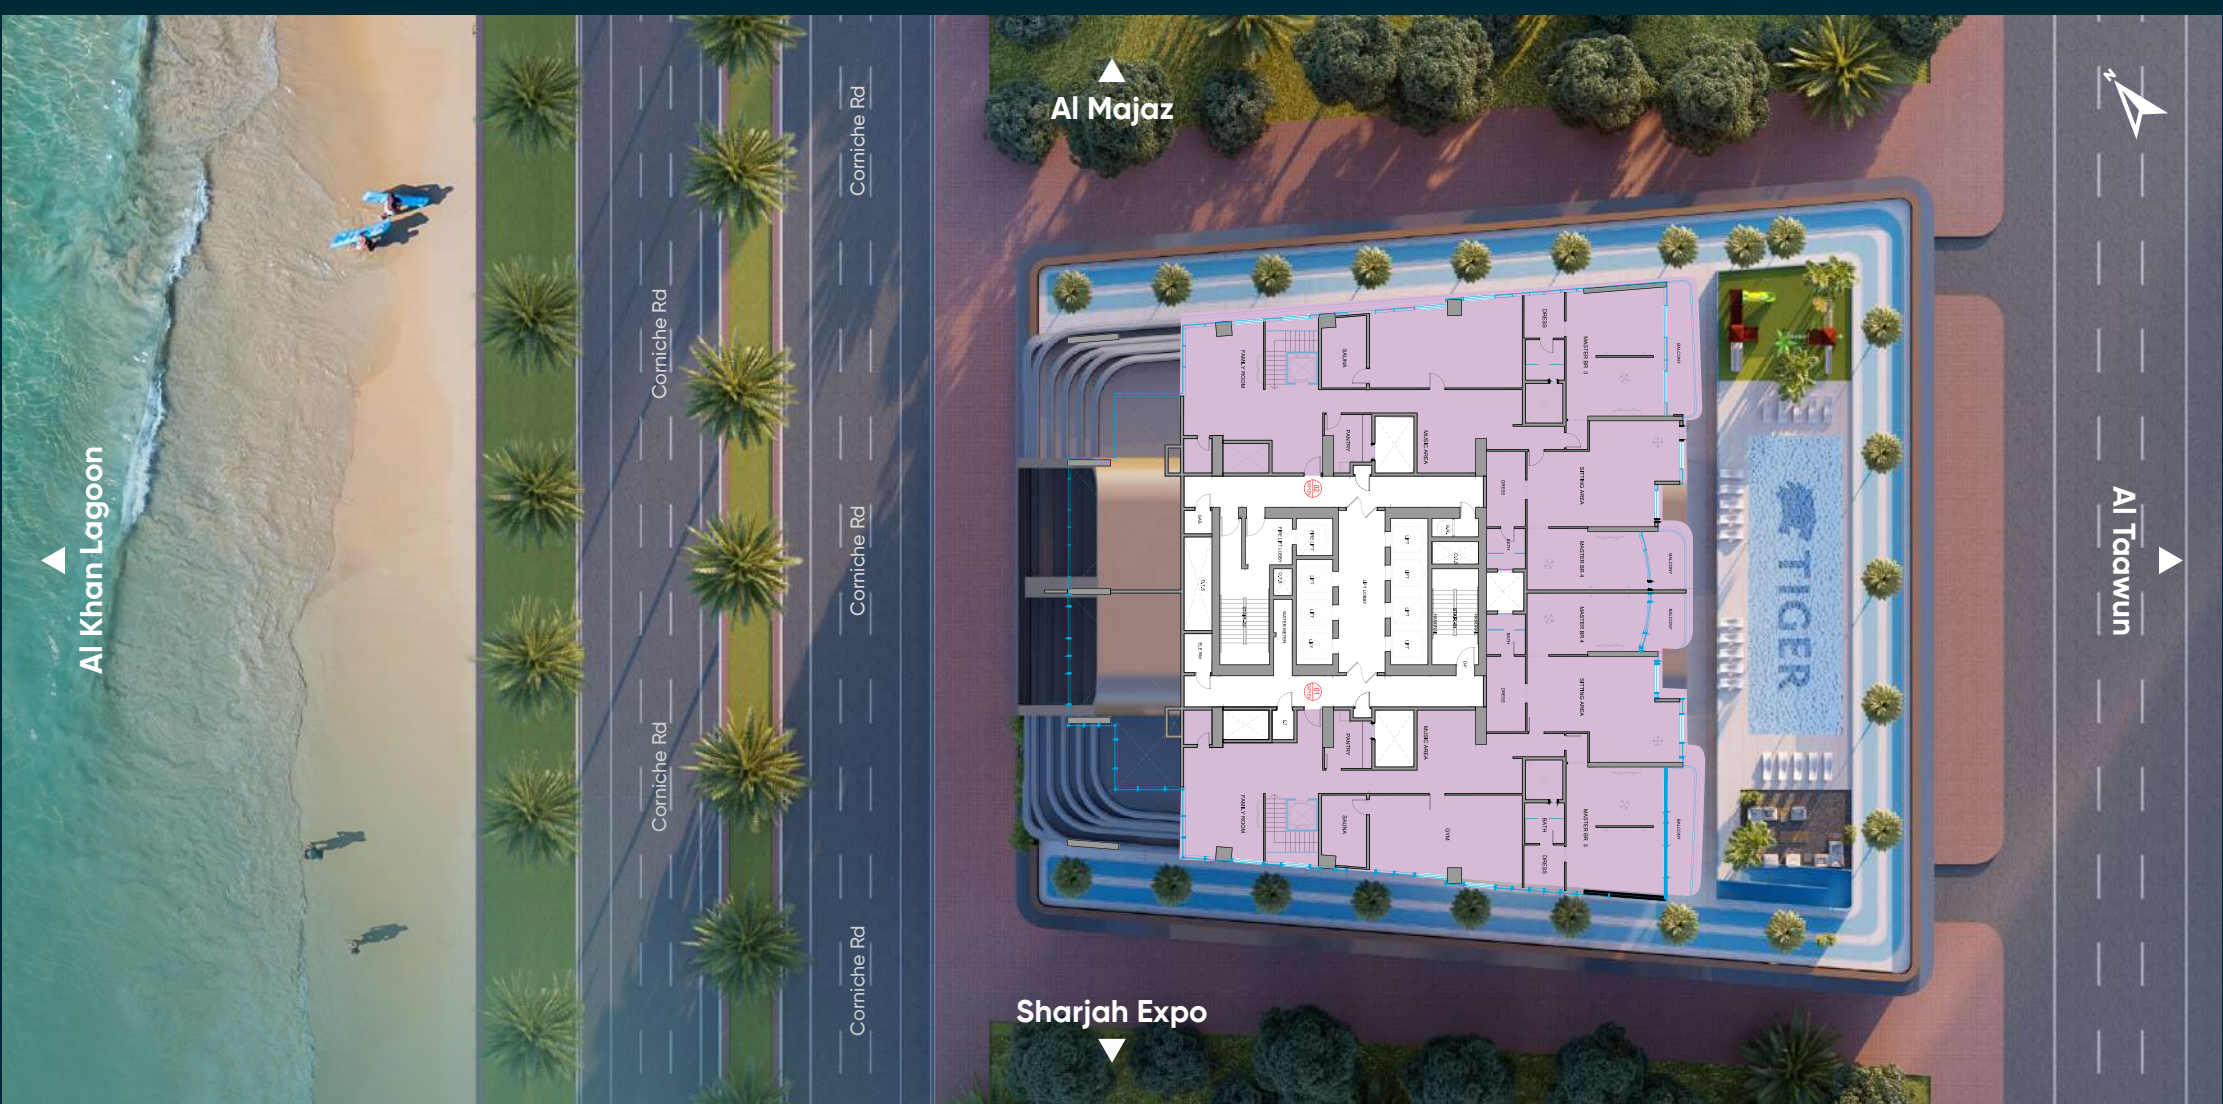

FLOOR:
46TH DUPLEX (UPPER FLOOR)

- 1 BR
- 4 BR
- 2 BR
- 4 BR DUPLEX - LOWER FLOOR
- 3 BR
- 4 BR DUPLEX - UPPER FLOOR